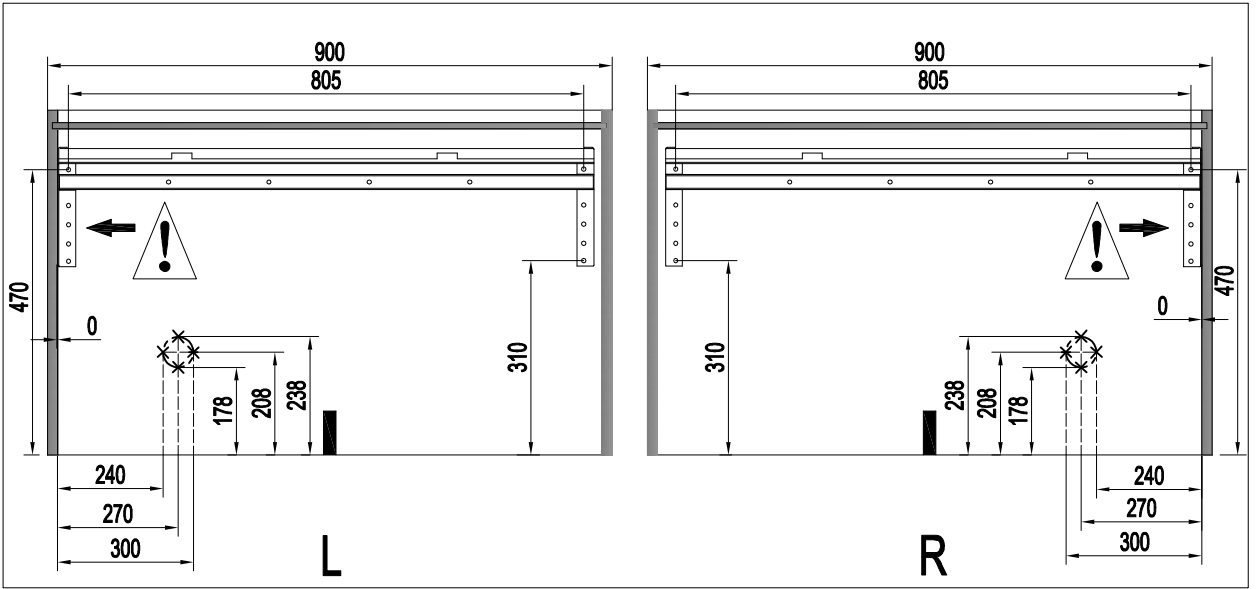

# Pull Out Magic Corner Kit (900mm)<sup>16</sup>

unit:mm

(900mm)<sup>16</sup>

1

2

3

4

(900mm)<sup>16</sup>

5

6

(900mm)<sup>16</sup>

7

8

(900mm)<sup>16</sup>

9

10

(900mm)<sup>16</sup>

11