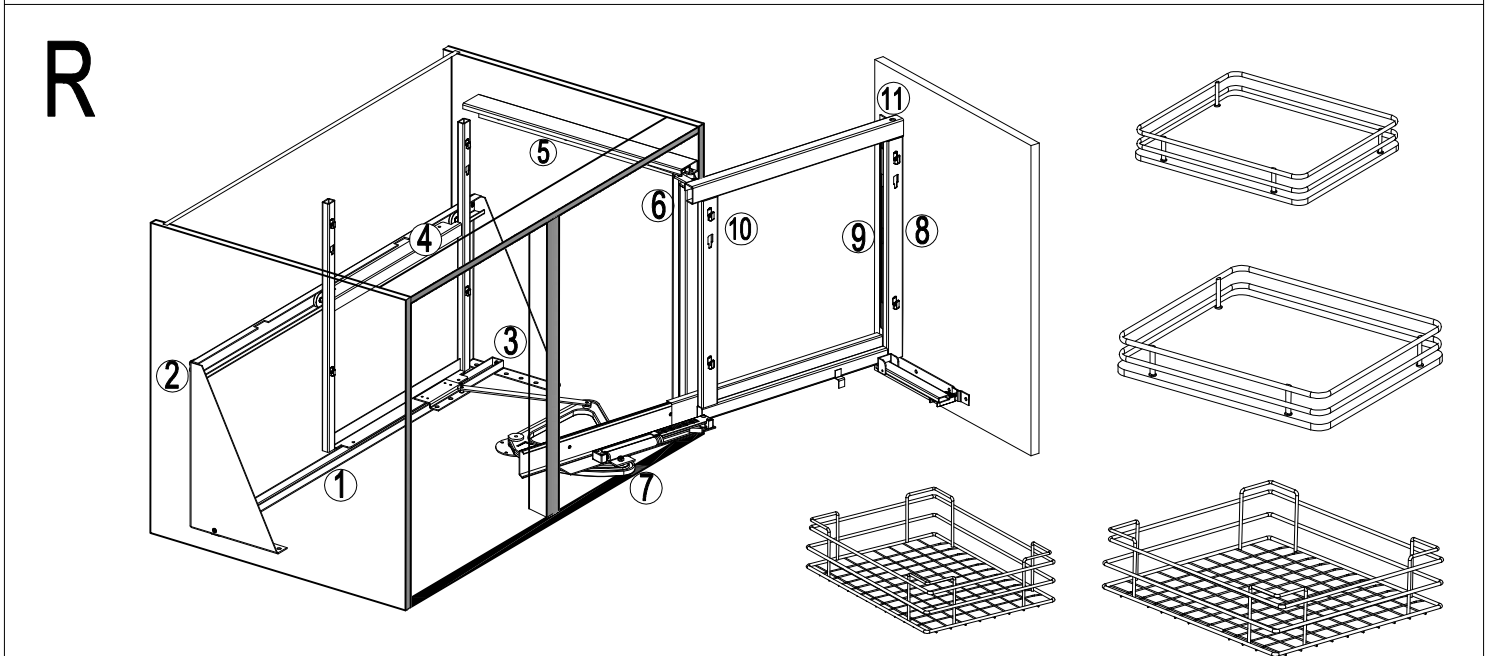

# Pull Out Magic Corner Kit (900mm)<sup>16</sup>

unit:mm

(900mm)<sup>16</sup>

1

2

3

4

(900mm)<sup>16</sup>

5

6

(900mm)<sup>16</sup>

7

8

(900mm)<sup>16</sup>

9

10

(900mm)<sup>16</sup>

11