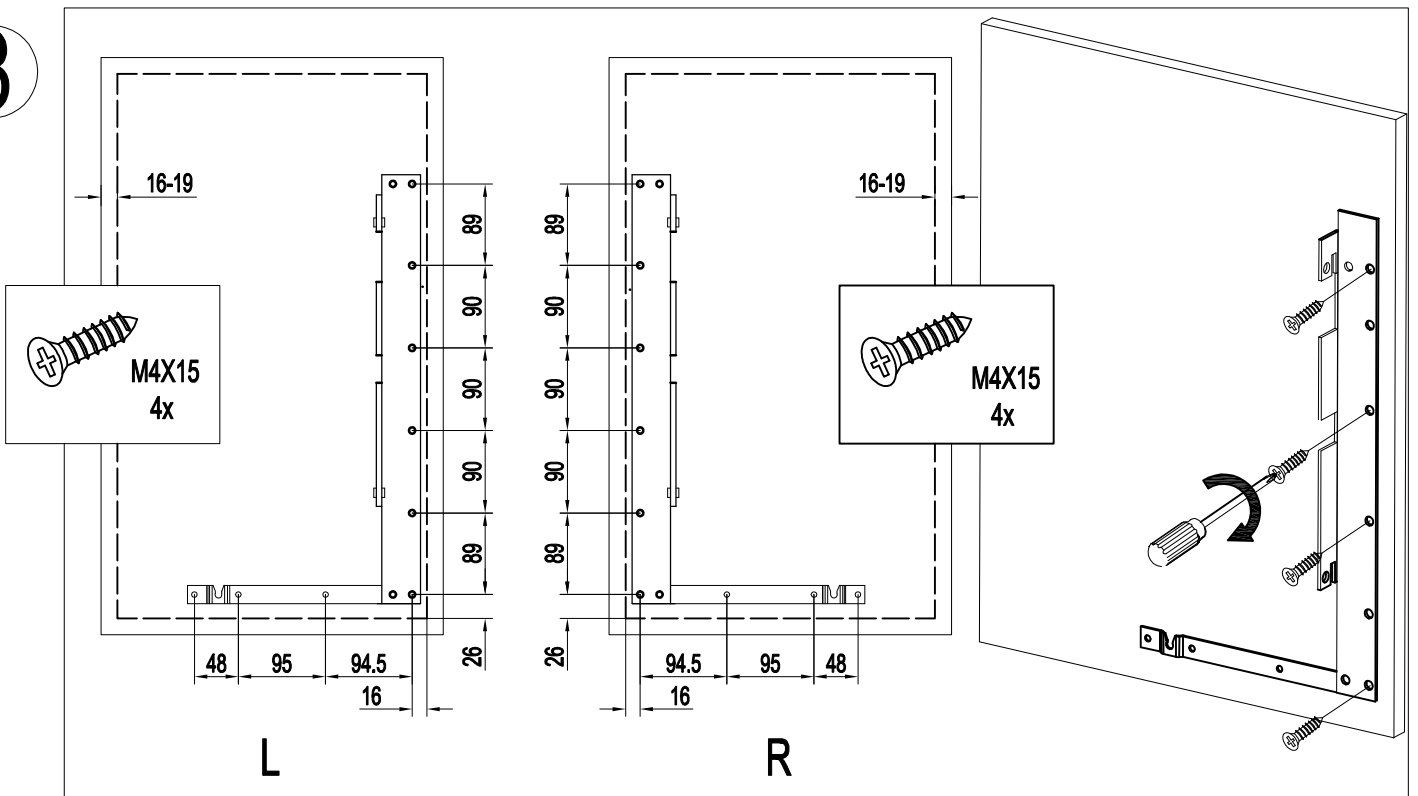

# Pull Out Magic Corner Kit (900mm)<sup>16</sup>

unit:mm

(900mm)<sup>16</sup>

1

2

3

4

(900mm)<sup>16</sup>

5

6

(900mm)<sup>16</sup>

7

8

(900mm)<sup>16</sup>

9

10

(900mm)<sup>16</sup>

11