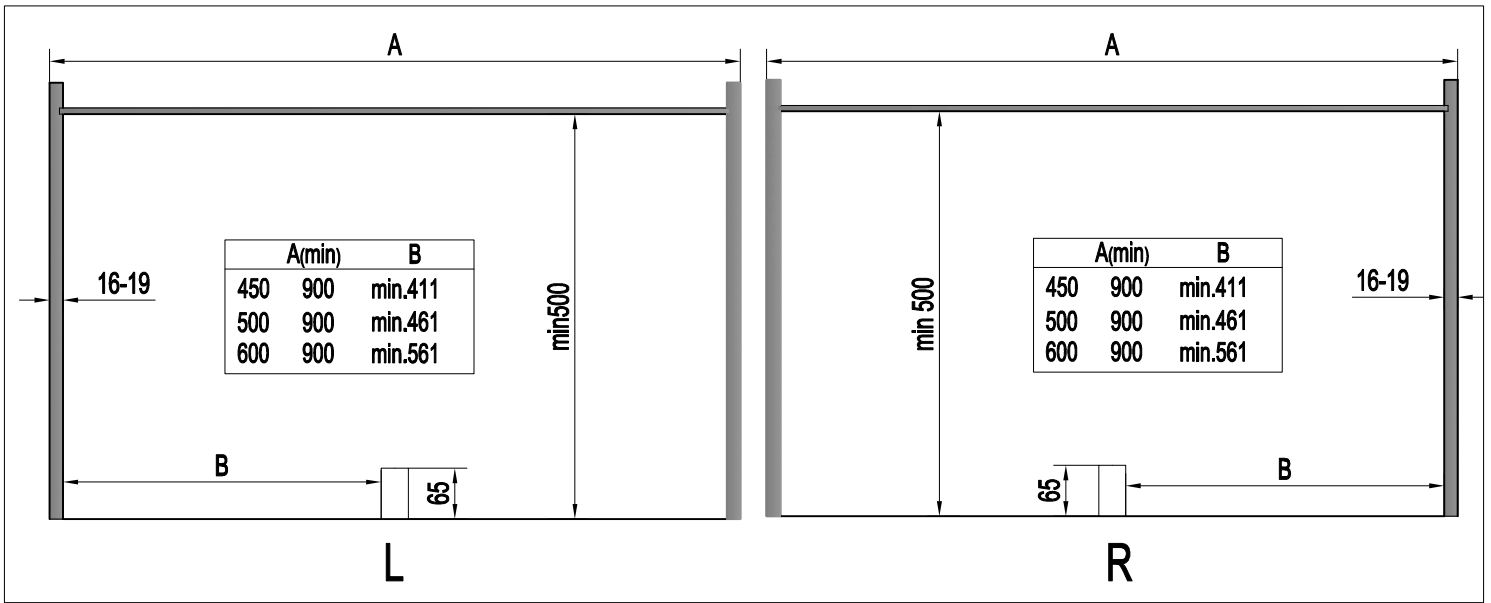

# Pull Out Magic Corner Kit (900mm)<sup>16</sup>

unit:mm

(900mm)<sup>16</sup>

1

2

3

4

(900mm)<sup>16</sup>

5

6

(900mm)<sup>16</sup>

7

8

(900mm)<sup>16</sup>

9

10

(900mm)<sup>16</sup>

11