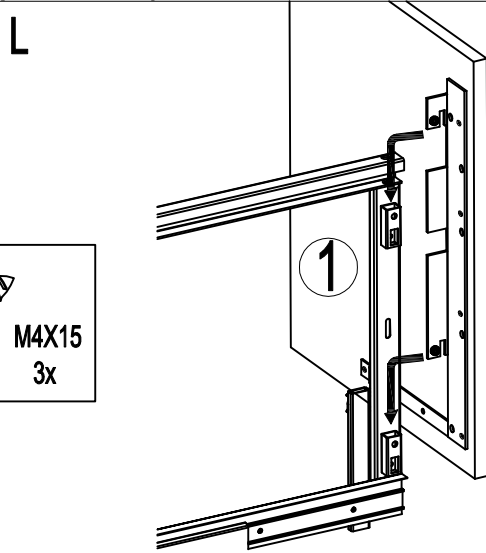

# Pull Out Magic Corner Kit (900mm)<sup>16</sup>

unit:mm

(900mm)<sup>16</sup>

1

2

3

4

(900mm)<sup>16</sup>

5

6

(900mm)<sup>16</sup>

7

8

(900mm)<sup>16</sup>

9

10

(900mm)<sup>16</sup>

11