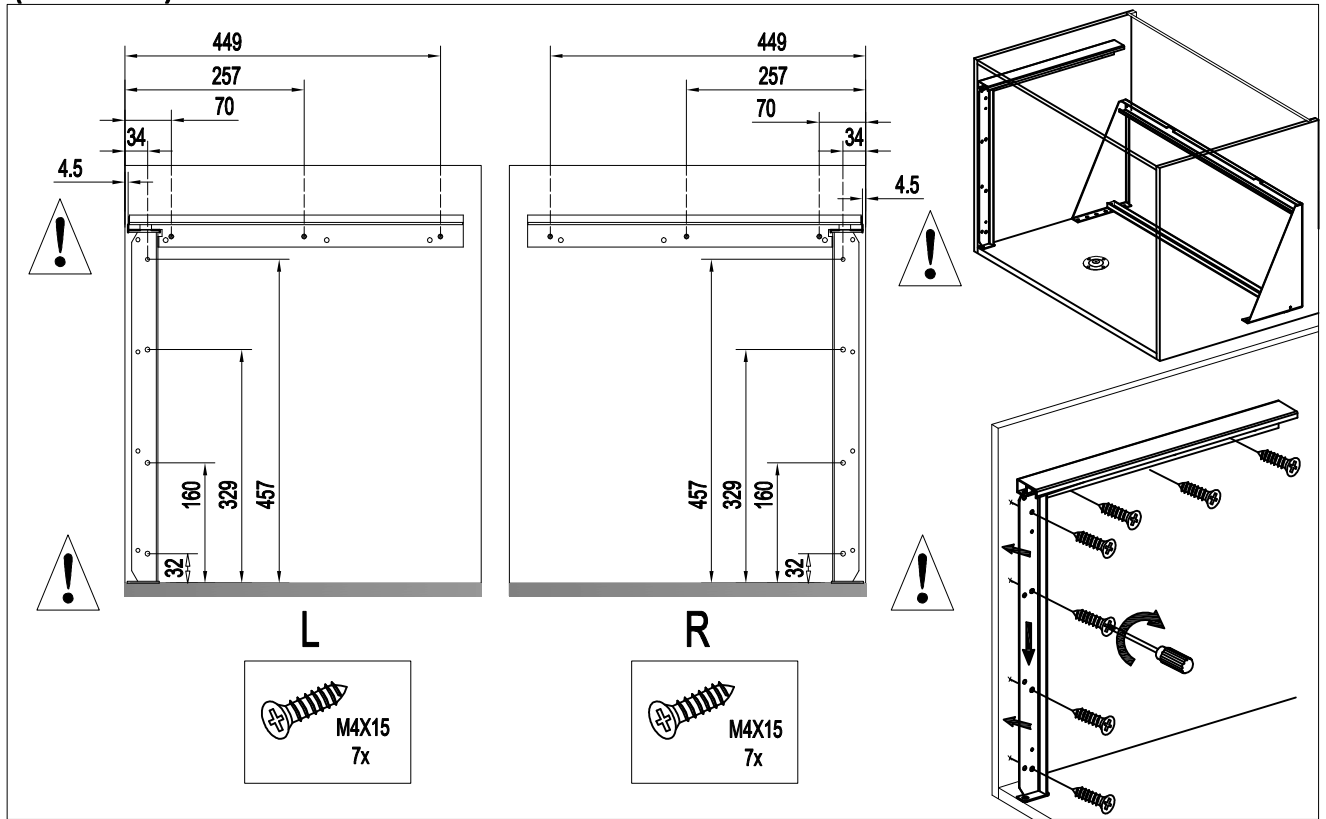

# Pull Out Magic Corner Kit (900mm)<sup>16</sup>

unit:mm

(900mm)<sup>16</sup>

1

2

3

4

(900mm)<sup>16</sup>

5

6

(900mm)<sup>16</sup>

7

8

(900mm)<sup>16</sup>

9

10

(900mm)<sup>16</sup>

11