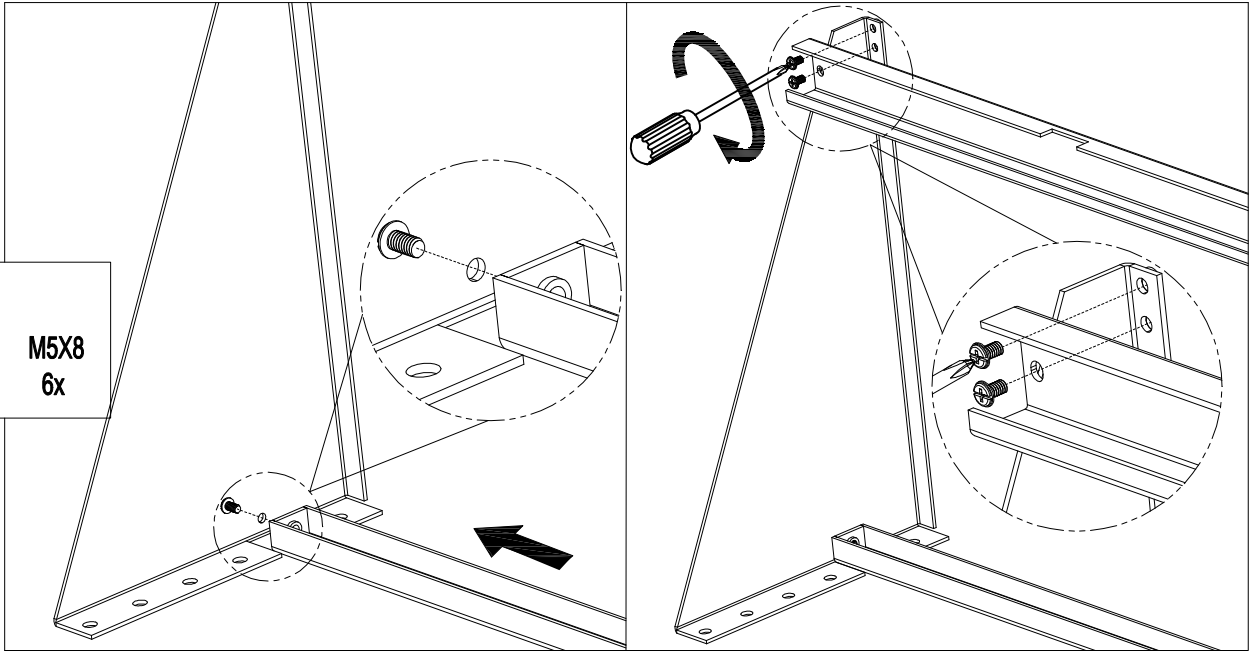

# Pull Out Magic Corner Kit (900mm)<sup>16</sup>

unit:mm

(900mm)<sup>16</sup>

1

2

3

4

(900mm)<sup>16</sup>

5

6

(900mm)<sup>16</sup>

7

8

(900mm)<sup>16</sup>

9

10

(900mm)<sup>16</sup>

11