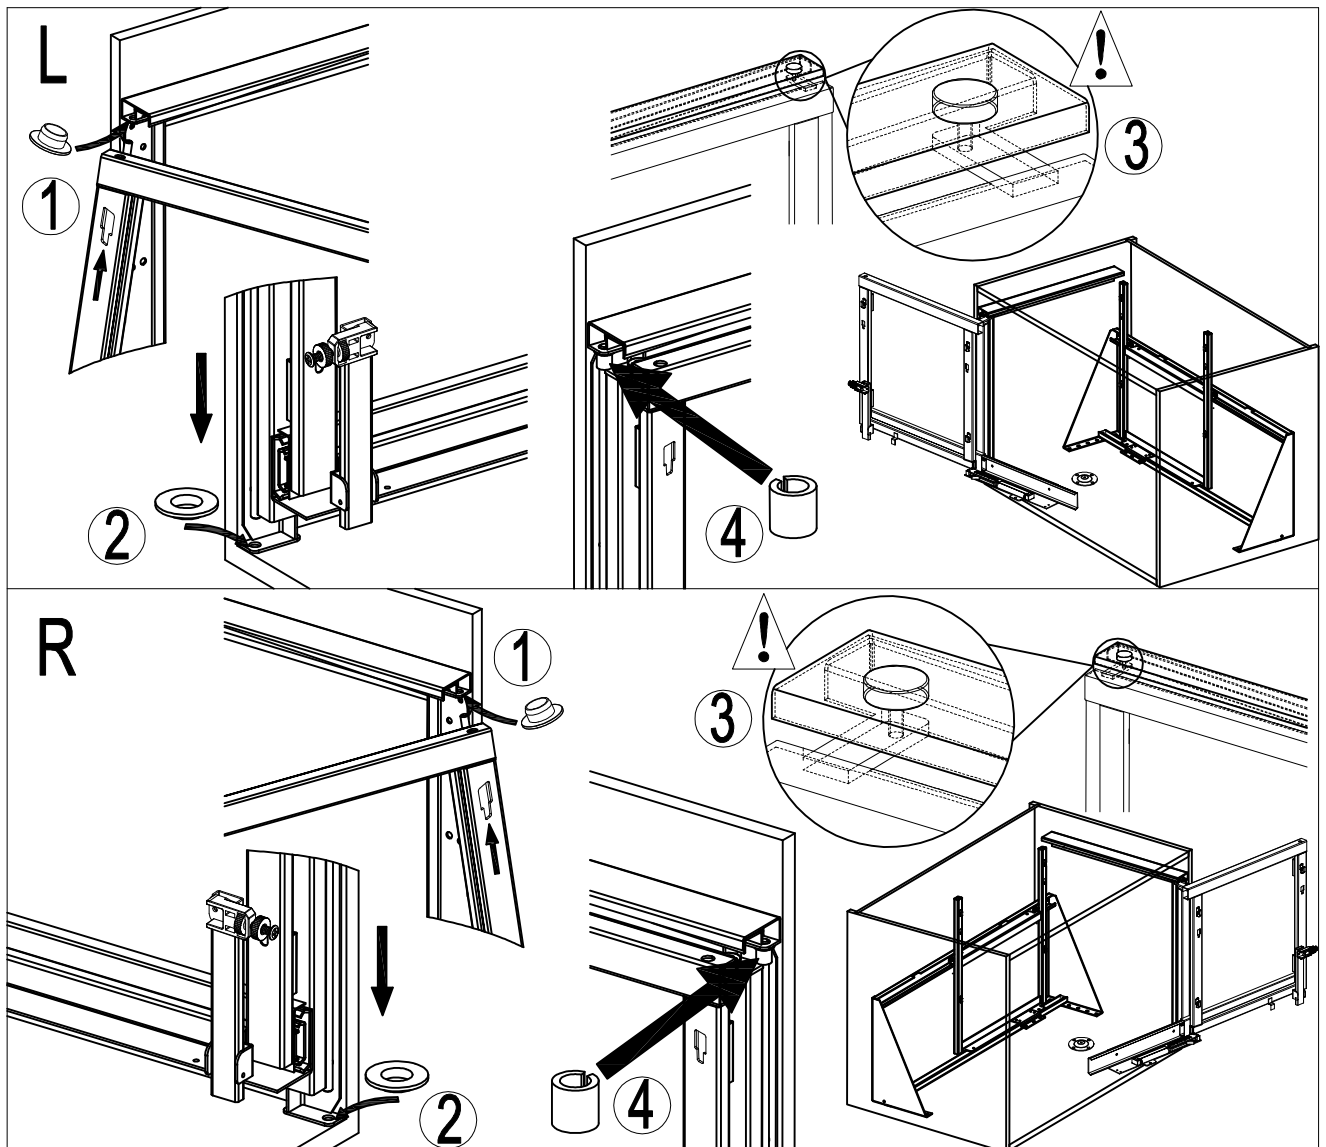

# Pull Out Magic Corner Kit (900mm)<sup>16</sup>

unit:mm

(900mm)<sup>16</sup>

1

2

3

4

(900mm)<sup>16</sup>

5

6

(900mm)<sup>16</sup>

7

8

(900mm)<sup>16</sup>

9

10

(900mm)<sup>16</sup>

11